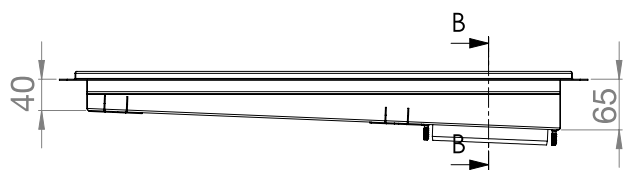

Short end outlet

SECTION B-B

DETAIL C

Central outlet

SECTION B-B

DETAIL C

Description	L
Purus channel 600x200	603
Purus channel 800x200	803
Purus channel 1000x200	1003
Purus channel 1200x200	1203
Purus channel 1500x200	1503
Purus channel 2000x200	2003
Purus channel 2500x200	2503