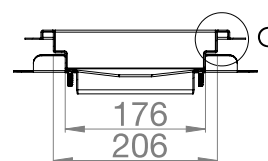

Short end outlet

SECTION B-B

DETAIL C

Central outlet

SECTION B-B

DETAIL C

Description	L
Purus channel 600x200	603
Purus channel 800x200	803
Purus channel 1000x200	1003
Purus channel 1200x200	1203
Purus channel 1500x200	1503
Purus channel 2000x200	2003
Purus channel 2500x200	2503