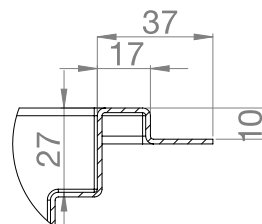

Short end outlet

SECTION B-B

DETAIL C

Central outlet

SECTION B-B

DETAIL C

Description	L
Purus channel 600x200	603
Purus channel 800x200	803
Purus channel 1000x200	1003
Purus channel 1200x200	1203
Purus channel 1500x200	1503
Purus channel 2000x200	2003
Purus channel 2500x200	2503