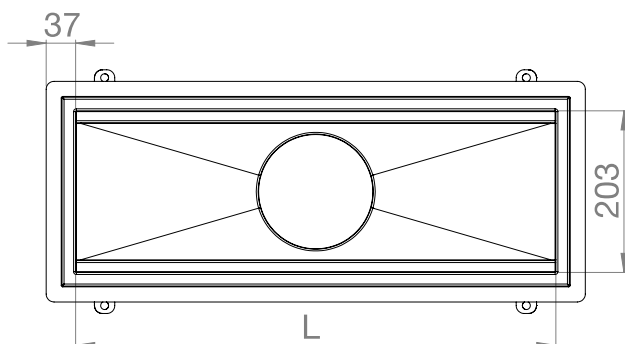

Short end outlet

SECTION B-B

DETAIL C

Central outlet

SECTION B-B

DETAIL C

Description	L
Purus channel 600x200	603
Purus channel 800x200	803
Purus channel 1000x200	1003
Purus channel 1200x200	1203
Purus channel 1500x200	1503
Purus channel 2000x200	2003
Purus channel 2500x200	2503