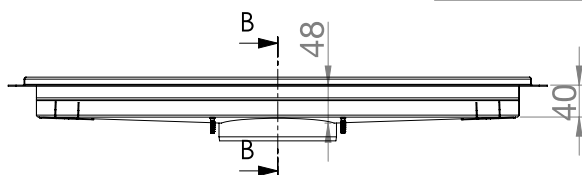

Short end outlet

SECTION B-B

DETAIL C

Central outlet

SECTION B-B

DETAIL C

Description	L
Purus channel 600x200	603
Purus channel 800x200	803
Purus channel 1000x200	1003
Purus channel 1200x200	1203
Purus channel 1500x200	1503
Purus channel 2000x200	2003
Purus channel 2500x200	2503