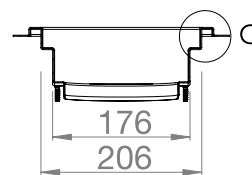

Short end outlet

SECTION B-B

DETAIL C

Central outlet

SECTION B-B

DETAIL C

Description	L
Purus channel 600x200	603
Purus channel 800x200	803
Purus channel 1000x200	1003
Purus channel 1200x200	1203
Purus channel 1500x200	1503
Purus channel 2000x200	2003
Purus channel 2500x200	2503