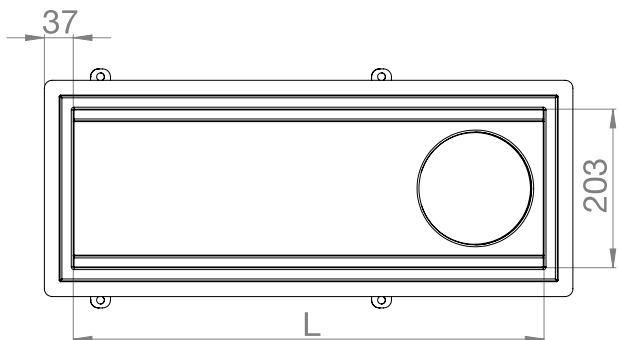

Short end outlet

SECTION B-B

DETAIL C

Central outlet

SECTION B-B

DETAIL C

Description	L
Purus channel 600x200	603
Purus channel 800x200	803
Purus channel 1000x200	1003
Purus channel 1200x200	1203
Purus channel 1500x200	1503
Purus channel 2000x200	2003
Purus channel 2500x200	2503